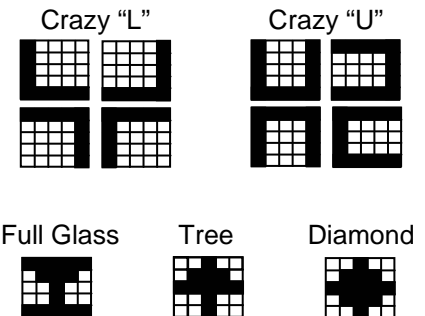

Bonanza	\$1.00
Red, White, Blue	\$1.00
Progressive	\$1.00
Extra Jackpot	\$1.00

1. BLACK BORDER (Split Pot)
Bingo "Bonanza" 70%
(Full Card Only)

2. BLUE BORDER
Jail House \$100

3. ORANGE BORDER
Regular Bingo \$25
Picnic Table \$40

4. GREEN BORDER
Regular Bingo \$25
Missing Link \$45

5. RED, WHITE, AND BLUE (Split Pot)
Layer Cake Only 70%

6. YELLOW BORDER
Regular Bingo \$25
Crazy "L" \$35
Crazy "U" \$60

7. PINK BORDER
Regular Bingo \$25
8 Around Free \$35

8. GRAY BORDER
Letter "X" \$35
Full Glass \$50

9. OLIVE BORDER (Wild Ball)
2 Postage Stamps \$30
3 Postage Stamps \$35
4 Leaf Clover \$50

10. BROWN BORDER (Jackpot)
Full Card Only \$300

11. RED BORDER
Tree \$35
Diamond \$50

12. WHITE BORDER
Progressive \$1,000
Full Board \$150

Wild Ball

- Every Adult and Child occupying a seat MUST have an Admission Pack.
- Cards are sold from the Top. No Exchange of Packs is Permitted.
- Any Player(s) having Bingo must orally and visually signal Bingo to the Caller.
- The Caller MUST complete ALL numbers started.
- The lighted Number Board is only a convenience. The Caller's stand is Official.
- Regular Bingo includes: "Inside" and "Outside," 4 corners, and any "Postage Stamps."
- 48 Numbers for the first game will be on the Bingo Board before the start.
- No checks may be cashed and only US currency is accepted.
- We reserve the right to refuse admission or refund admission if the situation warrants.