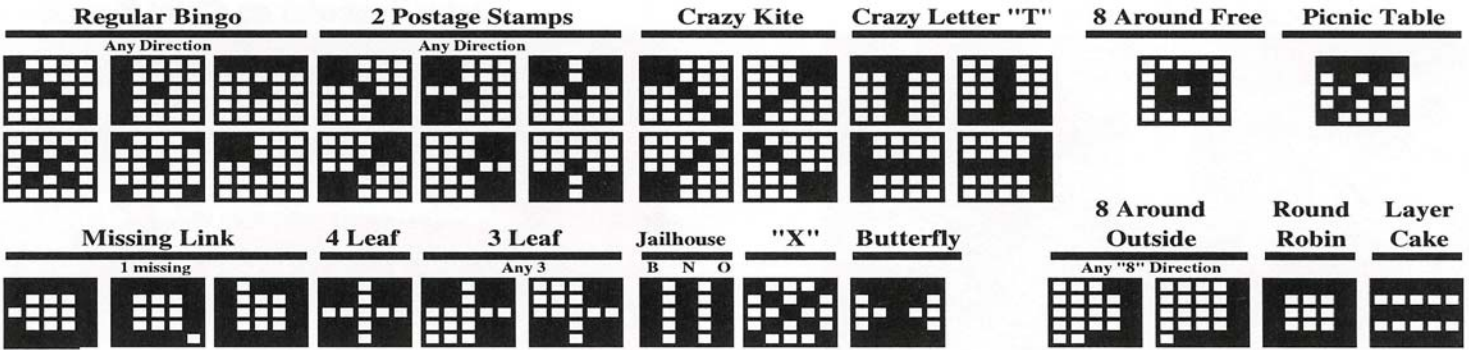

4. GREEN BORDER
Regular Bingo \$25
Missing Link \$45

5. RED, WHITE, AND BLUE (Split Pot)
Layer Cake Only 70%

6. YELLOW BORDER
Regular Bingo \$25
Crazy "L" \$35
Crazy "U" \$60

7. PINK BORDER
Regular Bingo \$25
8 Around Free \$35

8. GRAY BORDER
Letter "X" \$35
Full Glass \$50

9. OLIVE BORDER (Wild Ball)
2 Postage Stamps \$30
3 Postage Stamps \$35
4 Leaf Clover \$50

10. BROWN BORDER (Jackpot)
Full Card Only \$300

11. RED BORDER
Tree \$35
Diamond \$50

12. WHITE BORDER
Progressive \$1,000
Full Board \$150

Wild Ball

- Every Adult and Child occupying a seat MUST have an Admission Pack.
- Cards are sold from the Top. No Exchange of Packs is Permitted.
- Any Player(s) having Bingo must orally and visually signal Bingo to the Caller.
- The Caller MUST complete ALL numbers started.
- The lighted Number Board is only a convenience. The Caller's stand is Official.
- Regular Bingo includes: "Inside" and "Outside," 4 corners, and any "Postage Stamps."
- 48 Numbers for the first game will be on the Bingo Board before the start.
- No checks may be cashed and only US currency is accepted.
- We reserve the right to refuse admission or refund admission if the situation warrants.